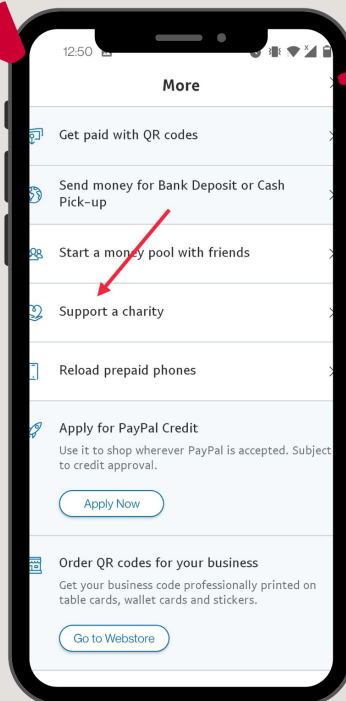

## STEP 3

**ALL DONE!**

**Now you can Donate directly or even choose us your Favourite Charity**

With "set favorite charity," PayPal will display your favorite charity on finalising your transaction and give you the option to donate £1 to support them.